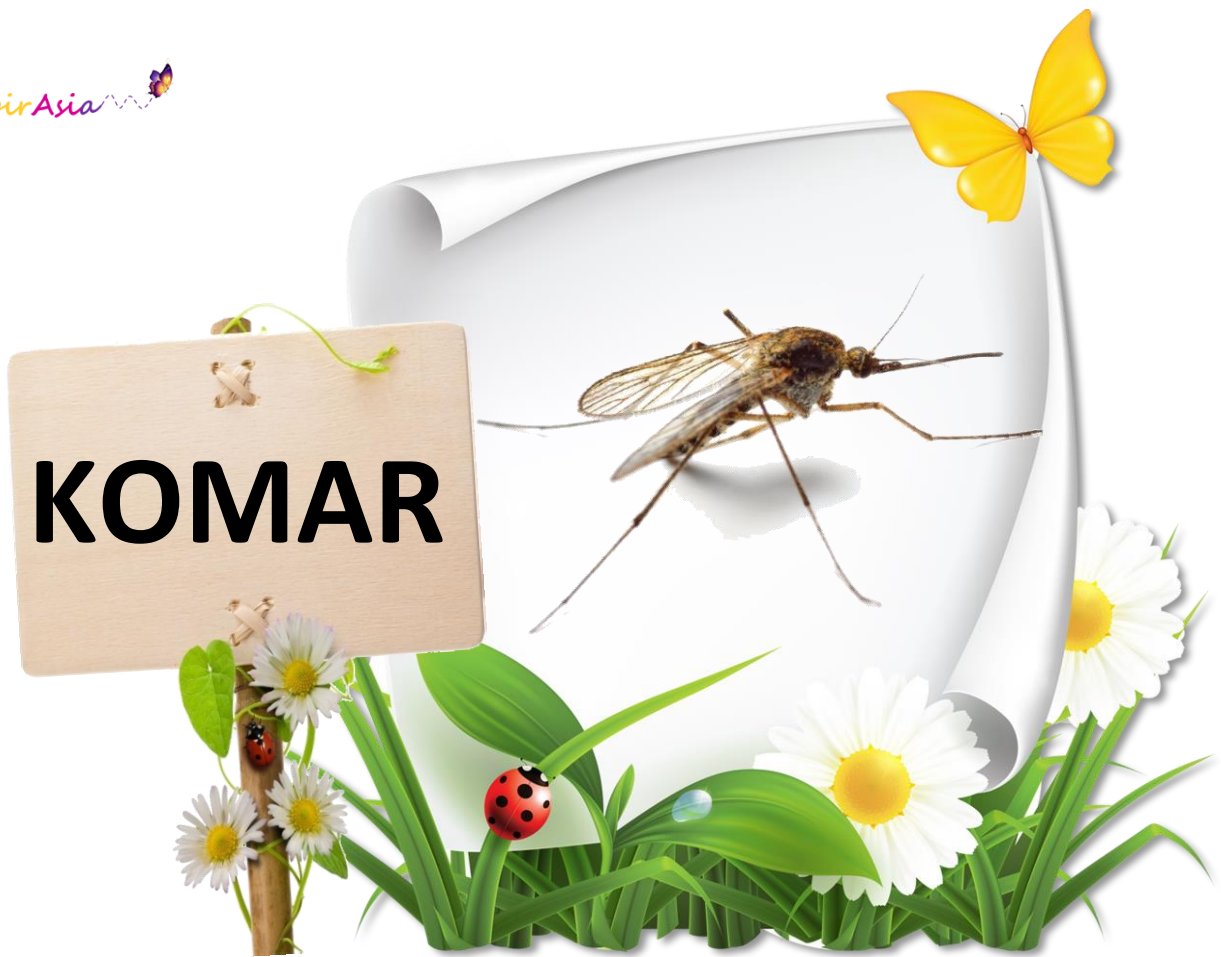

WERSJA
Z DRUKOWANYMI
NAPISAMI

KROKODYL

This decorative frame features a central photograph of a crocodile. To the left, a wooden sign with a hole at the top displays the word 'KROKODYL'. The frame is adorned with a yellow butterfly at the top right, two ladybugs on the bottom, and several white daisies with yellow centers. The background is a white, curled paper effect.

DZIK

This decorative frame features a central photograph of a wild boar. To the left, a wooden sign with a hole at the top displays the word 'DZIK'. The frame is adorned with a yellow butterfly at the top right, two ladybugs on the bottom, and several white daisies with yellow centers. The background is a white, curled paper effect.

ŚWIERSZCZ

MRÓWKA

**JELONEK
ROGACZ**

**ROHATYNIC
HERKULES**

**ROHATYNIC
NOSOROŻEC**

**KOWAL
BEZSKRZYDŁY
(TRAMWAJARZ)**

KOSARZ

ĆMA